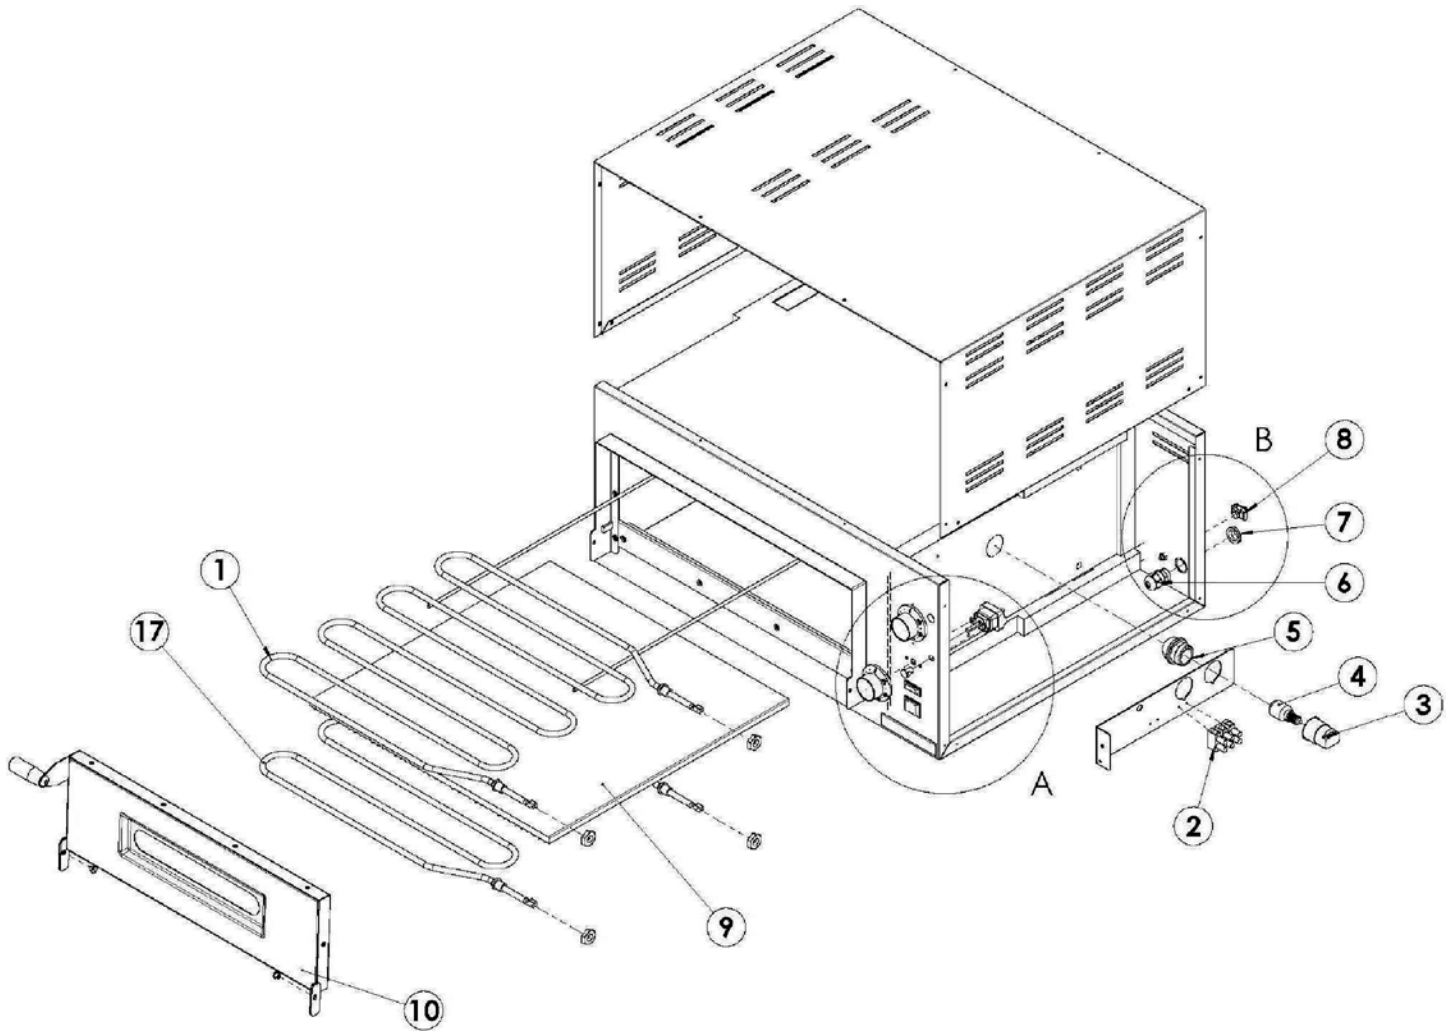

Parts Breakdown

Model PE-IT-0010 40634

Parts Breakdown

Model PE-IT-0010 40634

Parts Breakdown

Model PE-IT-0010 40634

Parts Breakdown

Model PE-IT-0010 40634

Item No.	Description	Position	Item No.	Description	Position	Item No.	Description	Position
42043	Heating Element 1800 W 230V for 40634	1, 17	72486	Brick 50x50x14 for 40634	9	65540	Thermostat Knob AP10 (Deg C) for 40634	13
42831	Terminal Board PA220FV 12 Poles 16sqmm 750V-76A for 40634	2	65542	Ensemble Door for 40634	10	42050	Ego Unipolar Thermostat for 470° Ovens Bulb 163mm for 40634	14
42040	Lamp Holder E14 Code BJB77.222 for 40634	3	65543	Door for 40634	10.1	65541	Pilot Light 250V for 40634	15
43657	Lamp 25W 240V COD2540 for 40634	4	65544	Door Internal Panel Assembly for 40634	10.2	42849	Resin Bonded Label for 40634	16
42046	Dome-Form Lamp Glass 77.222.-503.00 for 40634	5	42842	Pyroceram 300 x 75 x 4mm for 40634	10.3	AM699	Thermostat Probe Support Safety T.D. 8438.90.00 (Bracket) for 40634	
42835	Cable Fastener for 40634	6	42843	Elesa Handle for 40634	10.4	AM700	Unipolar Safety Thermostat 512TH - UL (55.13584.010) T.D. 8514.90.70 for 40634	
42836	Binder for 40634	7	42844	Luminous Bi-Polar Switch 0-1 CV2 for 40634	11	AM701	Vite TC+ Autofor. 3.9x13 ZN NR 24.00 N8E T.D. 7318.12.10 for 40634	
42837	Equipotential Attachement (OBO. T5012+OBO.5016M5) for 40634	8	42048	Luminous Unipolar Red Switch for 40634	12			