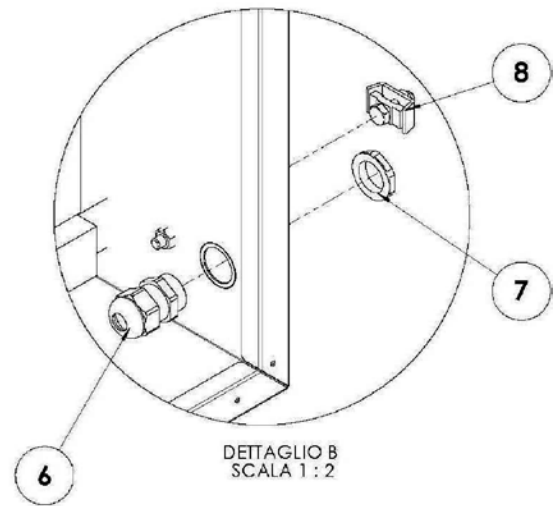

Parts Breakdown

Model PE-IT-0010 40634

Parts Breakdown

Model PE-IT-0010 40634

Parts Breakdown

Model PE-IT-0010 40634

Parts Breakdown

Model PE-IT-0010 40634

Item No.	Description	Position	Item No.	Description	Position	Item No.	Description	Position
42043	Heating Element 1800 W 230V for 40634	1, 17	72486	Brick 50x50x14 for 40634	9	65540	Thermostat Knob AP10 (Deg C) for 40634	13
42831	Terminal Board PA220FV 12 Poles 16sqmm 750V-76A for 40634	2	65542	Ensemble Door for 40634	10	42050	Ego Unipolar Thermostat for 470° Ovens Bulb 163mm for 40634	14
42040	Lamp Holder E14 Code BJB77.222 for 40634	3	65543	Door for 40634	10.1	65541	Pilot Light 250V for 40634	15
43657	Lamp 25W 240V COD2540 for 40634	4	65544	Door Internal Panel Assembly for 40634	10.2	42849	Resin Bonded Label for 40634	16
42046	Dome-Form Lamp Glass 77.222.-503.00 for 40634	5	42842	Pyroceram 300 x 75 x 4mm for 40634	10.3	AM699	Thermostat Probe Support Safety T.D. 8438.90.00 (Bracket) for 40634	
42835	Cable Fastener for 40634	6	42843	Elesa Handle for 40634	10.4	AM700	Unipolar Safety Thermostat 512TH - UL (55.13584.010) T.D. 8514.90.70 for 40634	
42836	Binder for 40634	7	42844	Luminous Bi-Polar Switch 0-1 CV2 for 40634	11	AM701	Vite TC+ Autofor. 3.9x13 ZN NR 24.00 N8E T.D. 7318.12.10 for 40634	
42837	Equipotential Attachement (OBO. T5012+OBO.5016M5) for 40634	8	42048	Luminous Unipolar Red Switch for 40634	12			