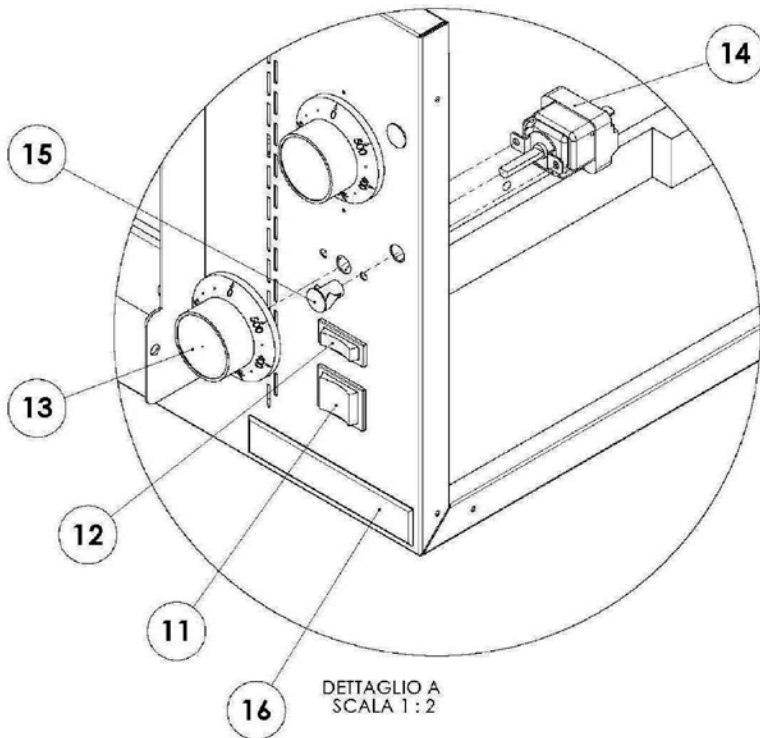

Parts Breakdown

Model PE-IT-0010 40634

Parts Breakdown

Model PE-IT-0010 40634

Parts Breakdown

Model PE-IT-0010 40634

Parts Breakdown

Model PE-IT-0010 40634

Item No.	Description	Position	Item No.	Description	Position	Item No.	Description	Position
42043	Heating Element 1800 W 230V for 40634	1, 17	72486	Brick 50x50x14 for 40634	9	65540	Thermostat Knob AP10 (Deg C) for 40634	13
42831	Terminal Board PA220FV 12 Poles 16sqmm 750V-76A for 40634	2	65542	Ensemble Door for 40634	10	42050	Ego Unipolar Thermostat for 470° Ovens Bulb 163mm for 40634	14
42040	Lamp Holder E14 Code BJB77.222 for 40634	3	65543	Door for 40634	10.1	65541	Pilot Light 250V for 40634	15
43657	Lamp 25W 240V COD2540 for 40634	4	65544	Door Internal Panel Assembly for 40634	10.2	42849	Resin Bonded Label for 40634	16
42046	Dome-Form Lamp Glass 77.222.-503.00 for 40634	5	42842	Pyroceram 300 x 75 x 4mm for 40634	10.3	AM699	Thermostat Probe Support Safety T.D. 8438.90.00 (Bracket) for 40634	
42835	Cable Fastener for 40634	6	42843	Elesa Handle for 40634	10.4	AM700	Unipolar Safety Thermostat 512TH - UL (55.13584.010) T.D. 8514.90.70 for 40634	
42836	Binder for 40634	7	42844	Luminous Bi-Polar Switch 0-1 CV2 for 40634	11	AM701	Vite TC+ Autofor. 3.9x13 ZN NR 24.00 N8E T.D. 7318.12.10 for 40634	
42837	Equipotential Attachement (OBO. T5012+OBO.5016M5) for 40634	8	42048	Luminous Unipolar Red Switch for 40634	12			