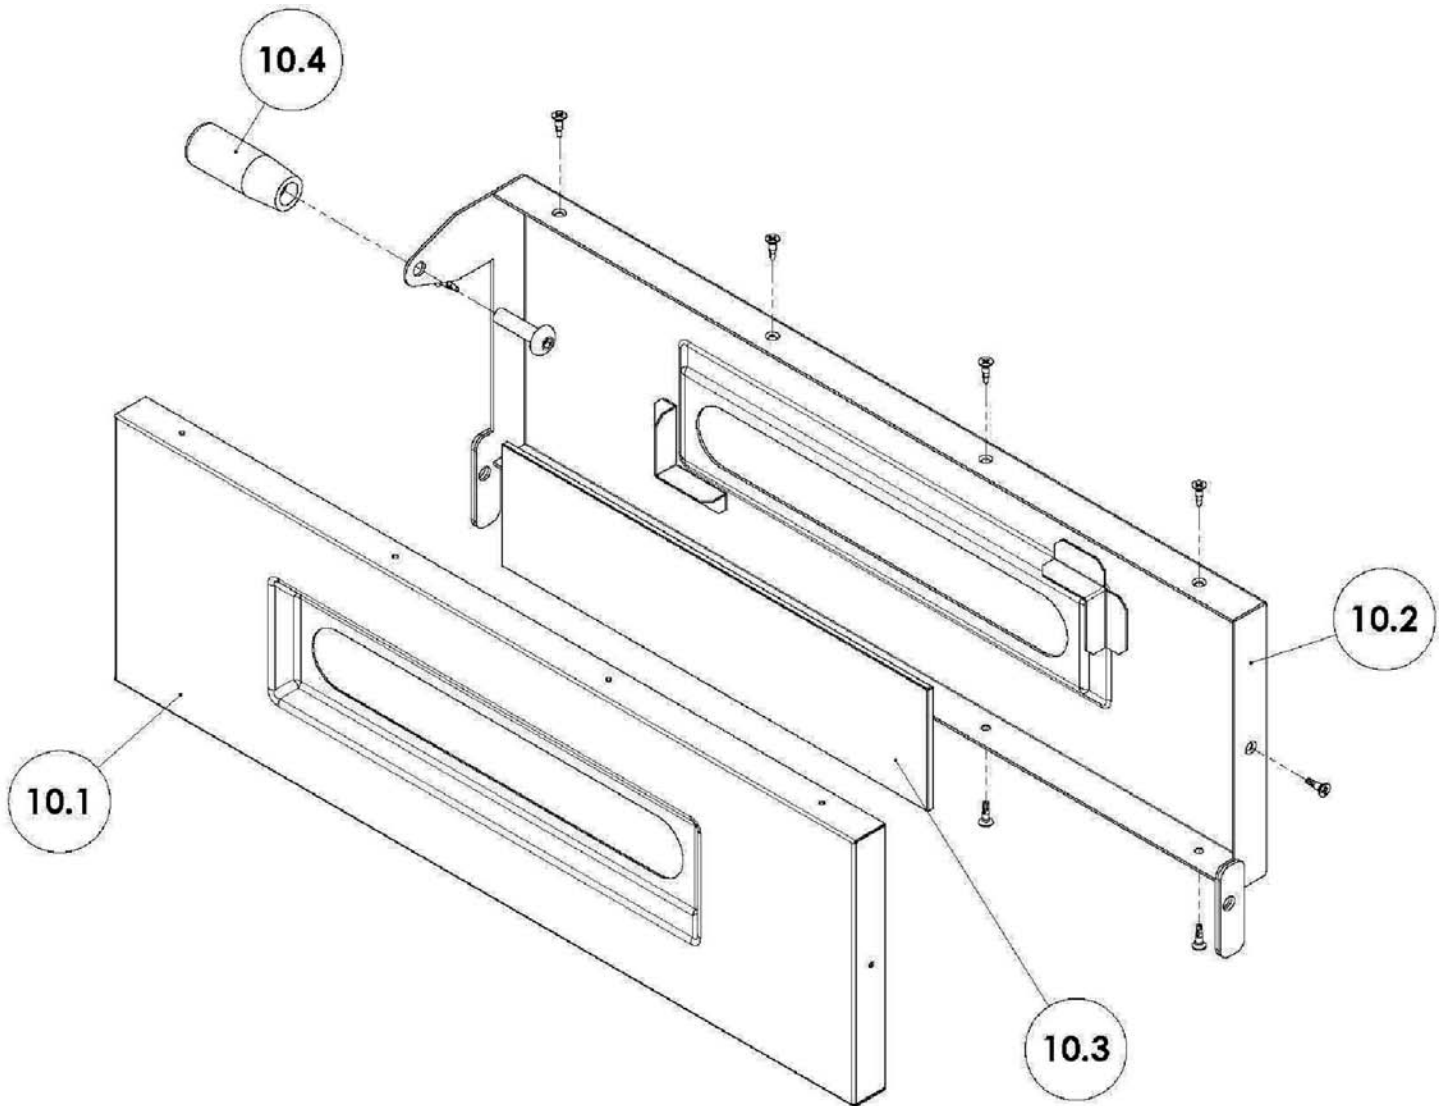

Parts Breakdown

Model PE-IT-0010 40634

Parts Breakdown

Model PE-IT-0010 40634

Parts Breakdown

Model PE-IT-0010 40634

Parts Breakdown

Model PE-IT-0010 40634

Item No.	Description	Position	Item No.	Description	Position	Item No.	Description	Position
42043	Heating Element 1800 W 230V for 40634	1, 17	72486	Brick 50x50x14 for 40634	9	65540	Thermostat Knob AP10 (Deg C) for 40634	13
42831	Terminal Board PA220FV 12 Poles 16sqmm 750V-76A for 40634	2	65542	Ensemble Door for 40634	10	42050	Ego Unipolar Thermostat for 470° Ovens Bulb 163mm for 40634	14
42040	Lamp Holder E14 Code BJB77.222 for 40634	3	65543	Door for 40634	10.1	65541	Pilot Light 250V for 40634	15
43657	Lamp 25W 240V COD2540 for 40634	4	65544	Door Internal Panel Assembly for 40634	10.2	42849	Resin Bonded Label for 40634	16
42046	Dome-Form Lamp Glass 77.222.-503.00 for 40634	5	42842	Pyroceram 300 x 75 x 4mm for 40634	10.3	AM699	Thermostat Probe Support Safety T.D. 8438.90.00 (Bracket) for 40634	
42835	Cable Fastener for 40634	6	42843	Elesa Handle for 40634	10.4	AM700	Unipolar Safety Thermostat 512TH - UL (55.13584.010) T.D. 8514.90.70 for 40634	
42836	Binder for 40634	7	42844	Luminous Bi-Polar Switch 0-1 CV2 for 40634	11	AM701	Vite TC+ Autofor. 3.9x13 ZN NR 24.00 N8E T.D. 7318.12.10 for 40634	
42837	Equipotential Attachement (OBO. T5012+OBO.5016M5) for 40634	8	42048	Luminous Unipolar Red Switch for 40634	12			